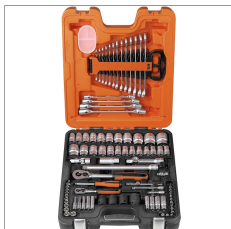

Set ključeva i nasadnih ključeva S87+7

Šifra proizvoda: S87+7 || Alatshop šifra 023-02338

[Link ka stranici proizvoda](#)

Opis proizvoda

Set od 94 komada

Prihvati 1/4" i 1/2"

Legura čelika visokih performansi

Mat finiš

ISO 1174

DIN 3120

Kofer

Sadržaj, 94 pcs

12 pcs 1/4" hex sockets: 4, 4.5, 5, 5.5, 6, 7, 8, 9, 10, 11, 12, 13 mm

9 pcs 1/4" hex deep sockets: 4, 5, 6, 7, 8, 9, 10, 11, 13 mm

15 pcs 1/2" hex sockets: 10, 12, 13, 14, 15, 16, 17, 18, 20, 21, 23, 24, 27, 32, 34 mm

9 pcs hex sockets AF: 3/8 7/16 (11) 1/2 9/16 11/16 3/4 (19) 13/16 7/8 (22) 1-3/16"

4 pcs 1/2" hex impact sockets: 17, 19, 21, 24 mm

4 pcs 1/4" socket drivers Phillips PH 1, 2, 3, 4

3 pcs 1/4" socket drivers slotted 4, 5.5, 7 mm

6 pcs 1/4" socket drivers hex 3, 4, 5, 6, 8, 10 mm

2 pcs 1/4" extension bars 50 mm / 2" & 100 mm/4"

1 pc 1/4" sliding T-bar 100 mm/4"

1 pc 1/4" universal joint

1 pc 1/4" spinner with 2-component handle

2 pcs 1/2" extension bars 125 mm/5" & 250 mm/10"

1 pc 1/2" universal joint

1 pc 1/2" spark plug socket hex 21 mm (13/16")

1 pc 1/2" T-adapter

3 pcs L-Keys hex 1.5, 2, 2.5 mm

1 pc 1/4" ratchet, 60 teeth/6° action angle, quick release

1 pc 1/2" ratchet, 60 teeth/6° action angle, quick release

4 pcs flex head spanners 8-9, 10-11, 12-13, 14-15 mm